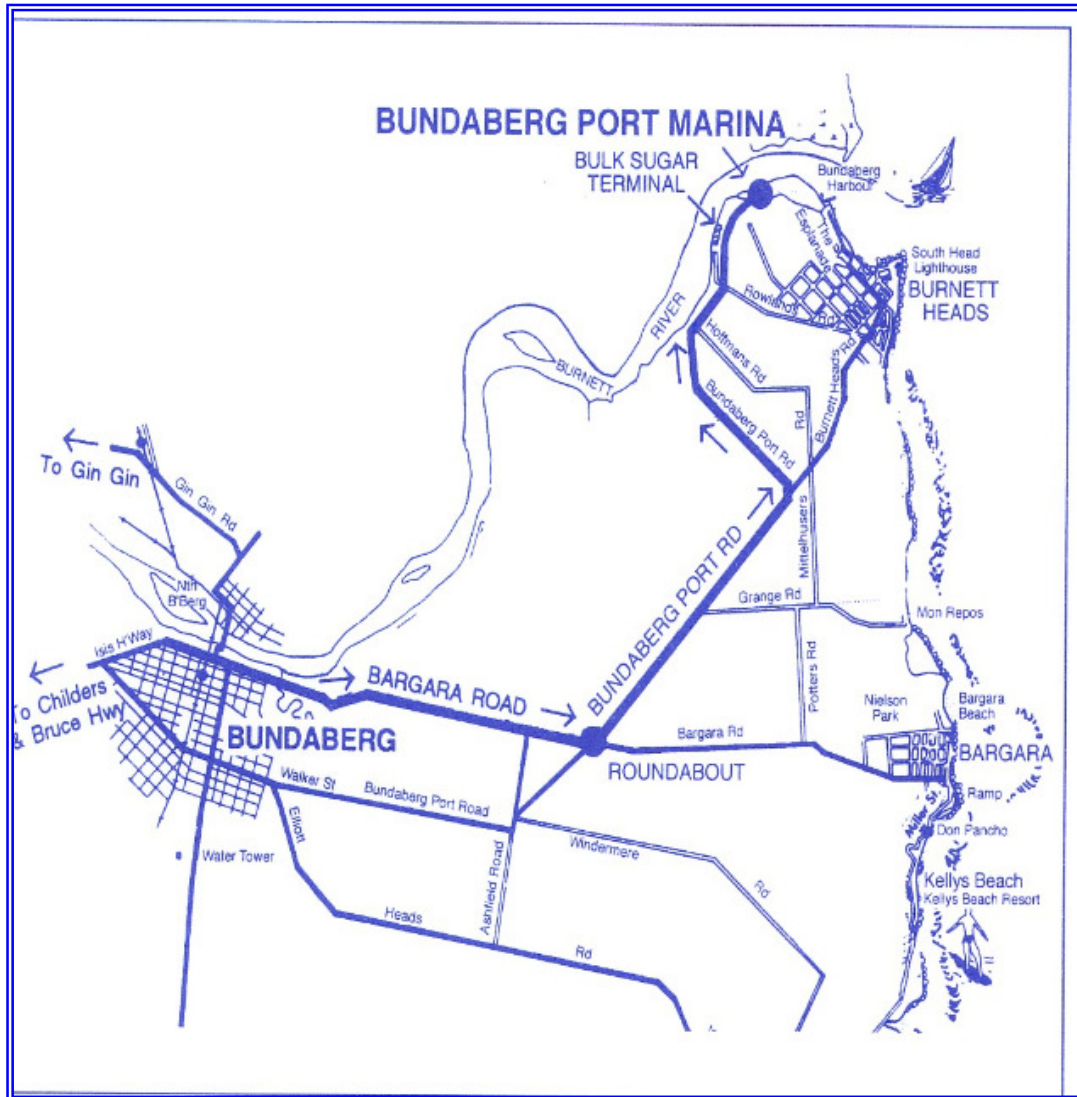

BUNDABERG PORT MARINA

Map from Bundaberg City to Port

Email: info@bundabergportmarina.com.au
Phone: 61 7 4159 5066 Fax 61 7 4159 5077

If Lost, Call Gareth Spurling 041 118 2009