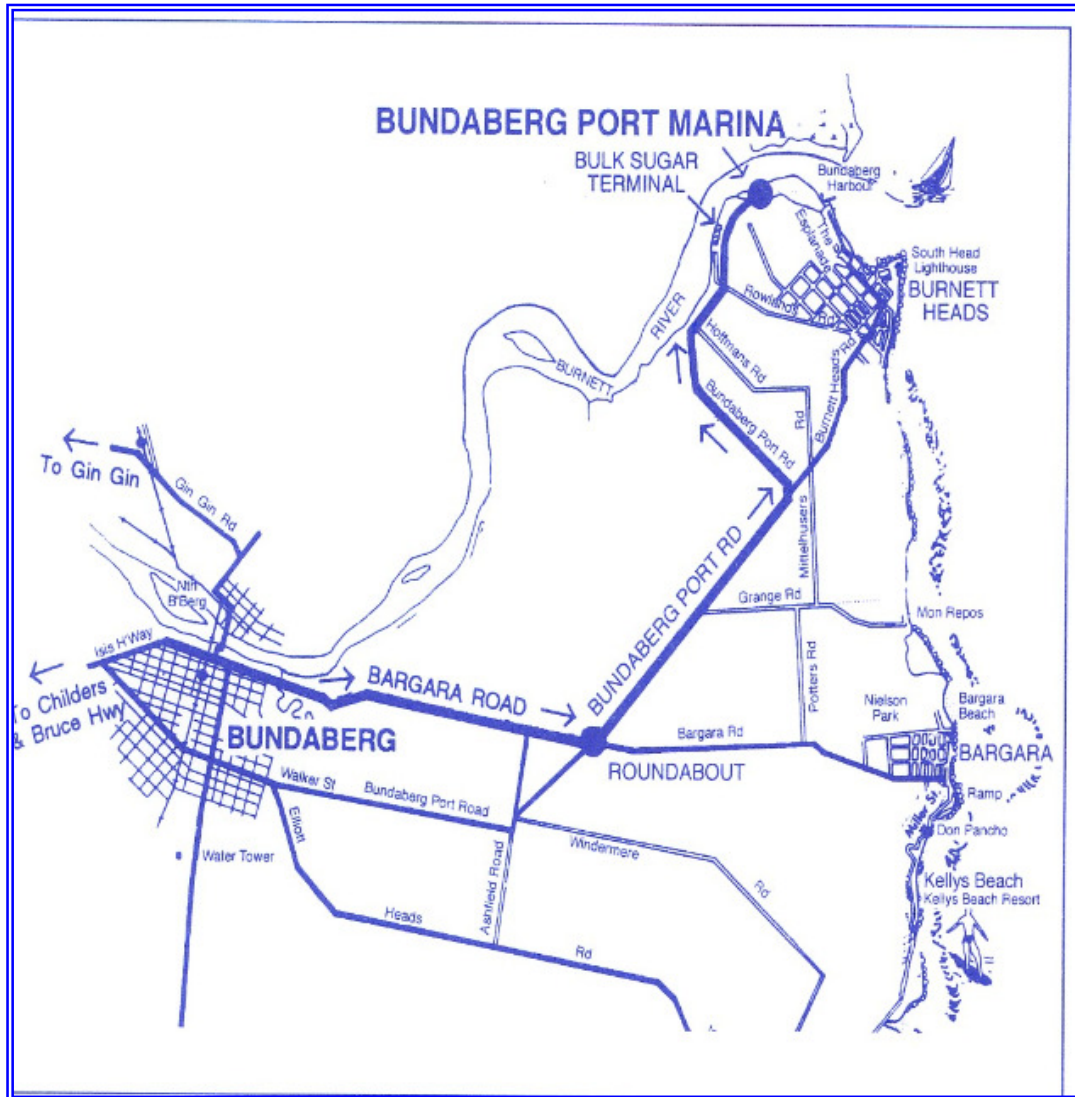

BUNDABERG PORT MARINA

Map from Bundaberg City to Port

Email: info@bundabergportmarina.com.au
Phone: 61 7 4159 5066 Fax 61 7 4159 5077

If Lost, Call Gareth Spurling 041 118 2009